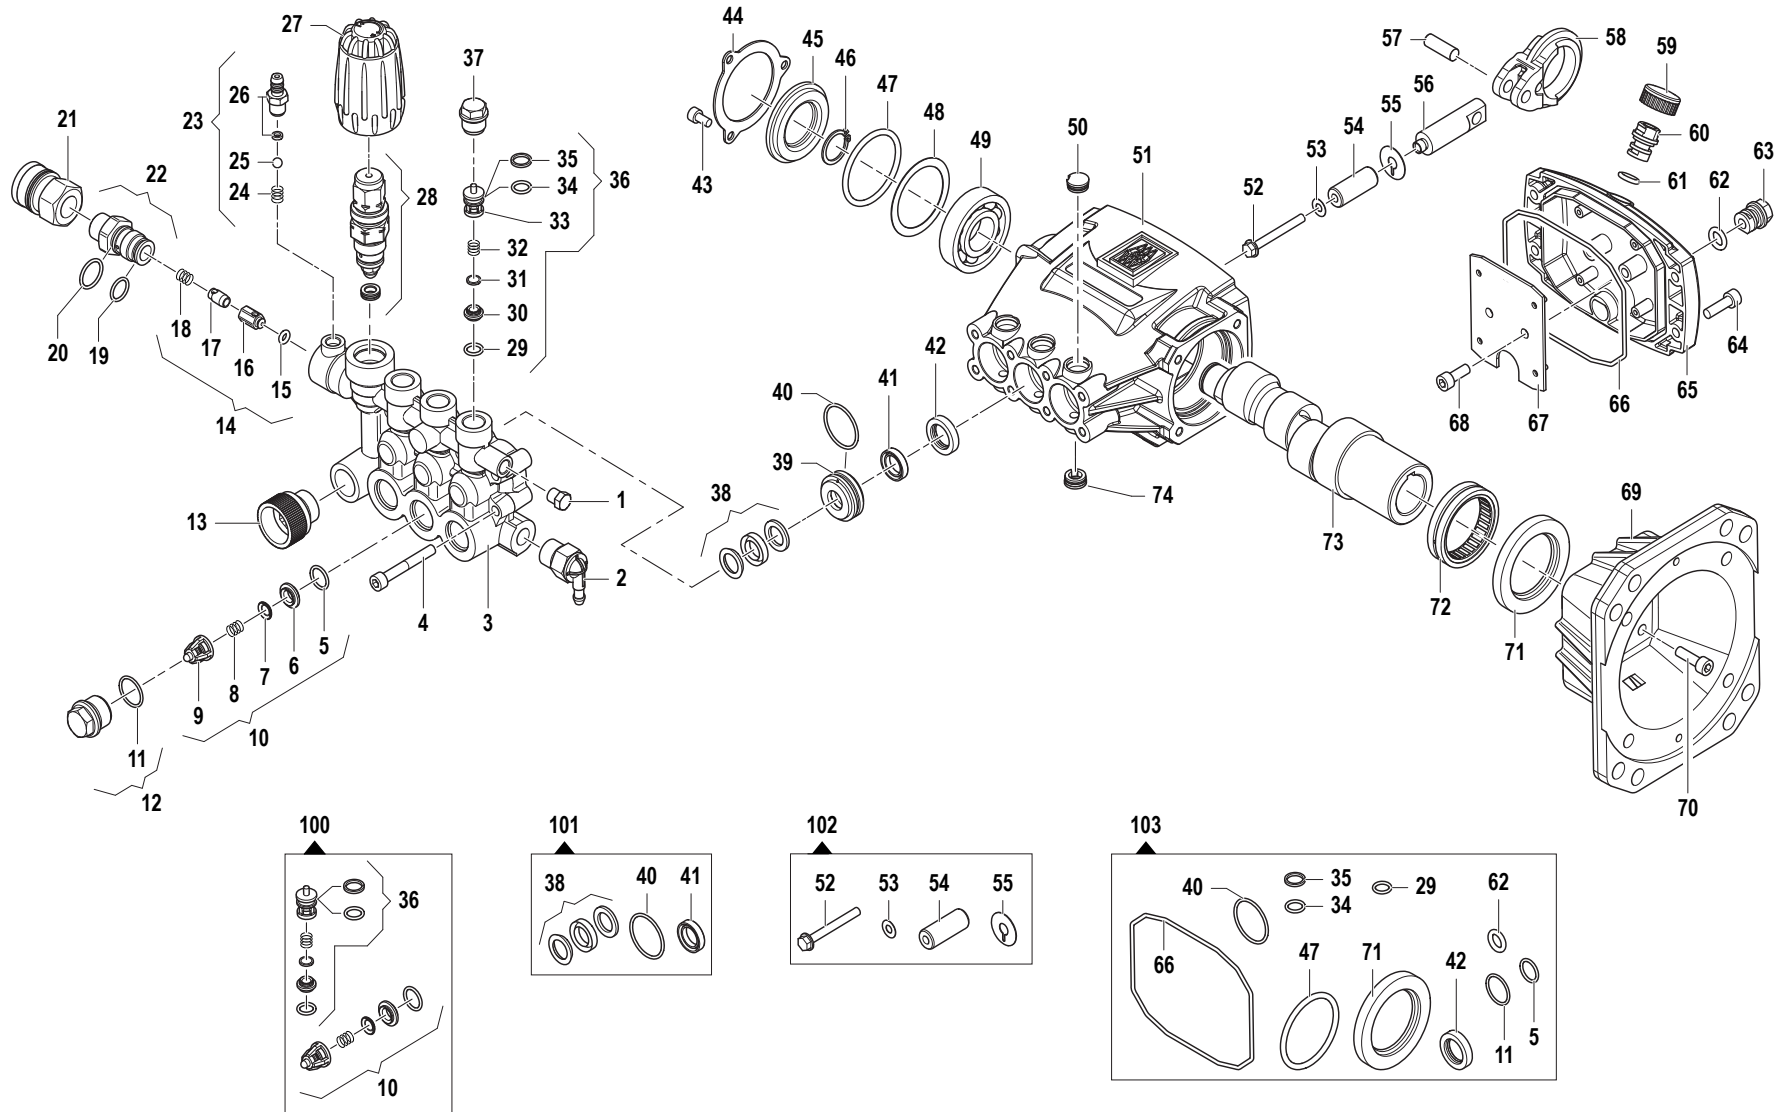

FNA 7109267 PUMP

EXPLODED VIEW

7109267 PARTS LIST

ITEM	PART	DESCRIPTION	QTY. Per Pump	ITEM	PART	DESCRIPTION	QTY. Per Pump
1	N/A	Cap G1/8"	1	42	N/A	Oil Seal Ø15 X 24 X 5	3
2	7110287	Thermo Valve Kit 1/4	1	43	7110293	Screw M5 x 10	3
3	N/A	Pump Manifold	1	44	7110294	Crankcase Flange	1
4	7110288	Screw M8x45	8	45	7104960	Transparent Cover	1
5	N/A	O-Ring Ø1,78 x 12,42	3	46	7110295	Outer Seger Ø20	1
6	N/A	Suction Valve Seat	3	47	7110296	O-Ring Ø3,53 X 44,04	1
7	N/A	Suction Valve	3	48	7110297	Spacer Ø41 X 51,8 X 0.5	1
8	N/A	Suction Spring	3	49	7110298	Ball Bearing Ø13 X 52 X 15	1
9	N/A	Suction Valve Cage	3	50	7110299	Cap	3
10	N/A	Suction Valve Ass. y Kit	3	51	N/A	Pump Crankcase	1
11	N/A	O-Ring Ø1,78 x 17,17	3	52	N/A	Special Screw M5 X 45	3
12	N/A	Suction Cap Kit	3	53	N/A	Washer Ø5,2 X 11,7 X 0.3	3
13	7110289	Coupling Kit 3/4-1/2"	1	54	N/A	Ceramic Bushing Ø13	3
14	N/A	Check Valve Kit	1	55	N/A	Washer	3
15	N/A	O-Ring Ø2,4 X 4,3	1	56	7110300	Piston Guide	3
16	N/A	Check Valve	1	57	7110301	Gudgeon Pin Ø8 X 25	3
17	N/A	Ejector	1	58	7110302	Con. Rod	3
18	N/A	Spring	1	59	7110303	Plug Cover	1
19	N/A	O-Ring Ø1,78 x 12,42	1	60	7110304	Breather Plug	1
20	N/A	O-Ring Ø1,78 x 15,6	1	61	7110305	O-Ring Ø2,62 X 9,13	1
21	N/A	Quick Coupler 3/8 NPT	1	62	7110306	O-Ring Ø3 X 9	1
22	7105404	Injector Body Kit 3/8 NPT	1	63	N/A	Plug	1
23	N/A	Detergent Coupling Kit	1	64	7110307	Screw M5x20	4
24	7105407	Detergent Spring	1	65	7110308	Crankcase Cover	1
25	7105408	Detergent Ball 7/32"	1	66	7110309	O-Ring Ø12 X 100	1
26	7105409	Detergent Coupling	1	67	7110310	Plate	1
27	7110290	Knob	1	68	7110311	Screw M6 X 16	1
28	7105410	Reg. Valve Kit + Seat	1	69	7110312	Flange	1
29	N/A	O-Ring Ø1,78 x 8,73	3	70	7110313	Screw M5x20	4
30	N/A	Delivery Valve Seat	3	71	7110314	Oil Seal Ø40 X 62 X 7	1
31	N/A	Delivery Valve	3	72	7110315	Roller Bearing Ø45 X 52 X 16	1
32	N/A	Delivery Spring	3	73	N/A	Eccentric Shaft 1"	1
33	N/A	Delivery Valve Cage	3	74	7110316	Drilled Cap	3
34	N/A	O-Ring Ø1,78 x 9,25	3				
35	N/A	Anti-Extr. Ring	3				
36	N/A	Delivery Valve Ass.y Kit	3				
37	7110291	Delivery Cap	3			PUMP SERVICE KITS	
38	N/A	Packing Ø13 X 20 X 4,5	3	100	7109627	Complete Valve Kit	1
39	7110292	Packing Retainer Ø13	3	101	7107528	Water Seal Kit	1
40	N/A	O-Ring Ø1,78 X 26,7	3	102	7107527	Piston Kit	1
41	N/A	Packing Ø13 X 20 X 4,5	3	103	7109628	Oil Seal Kit	1