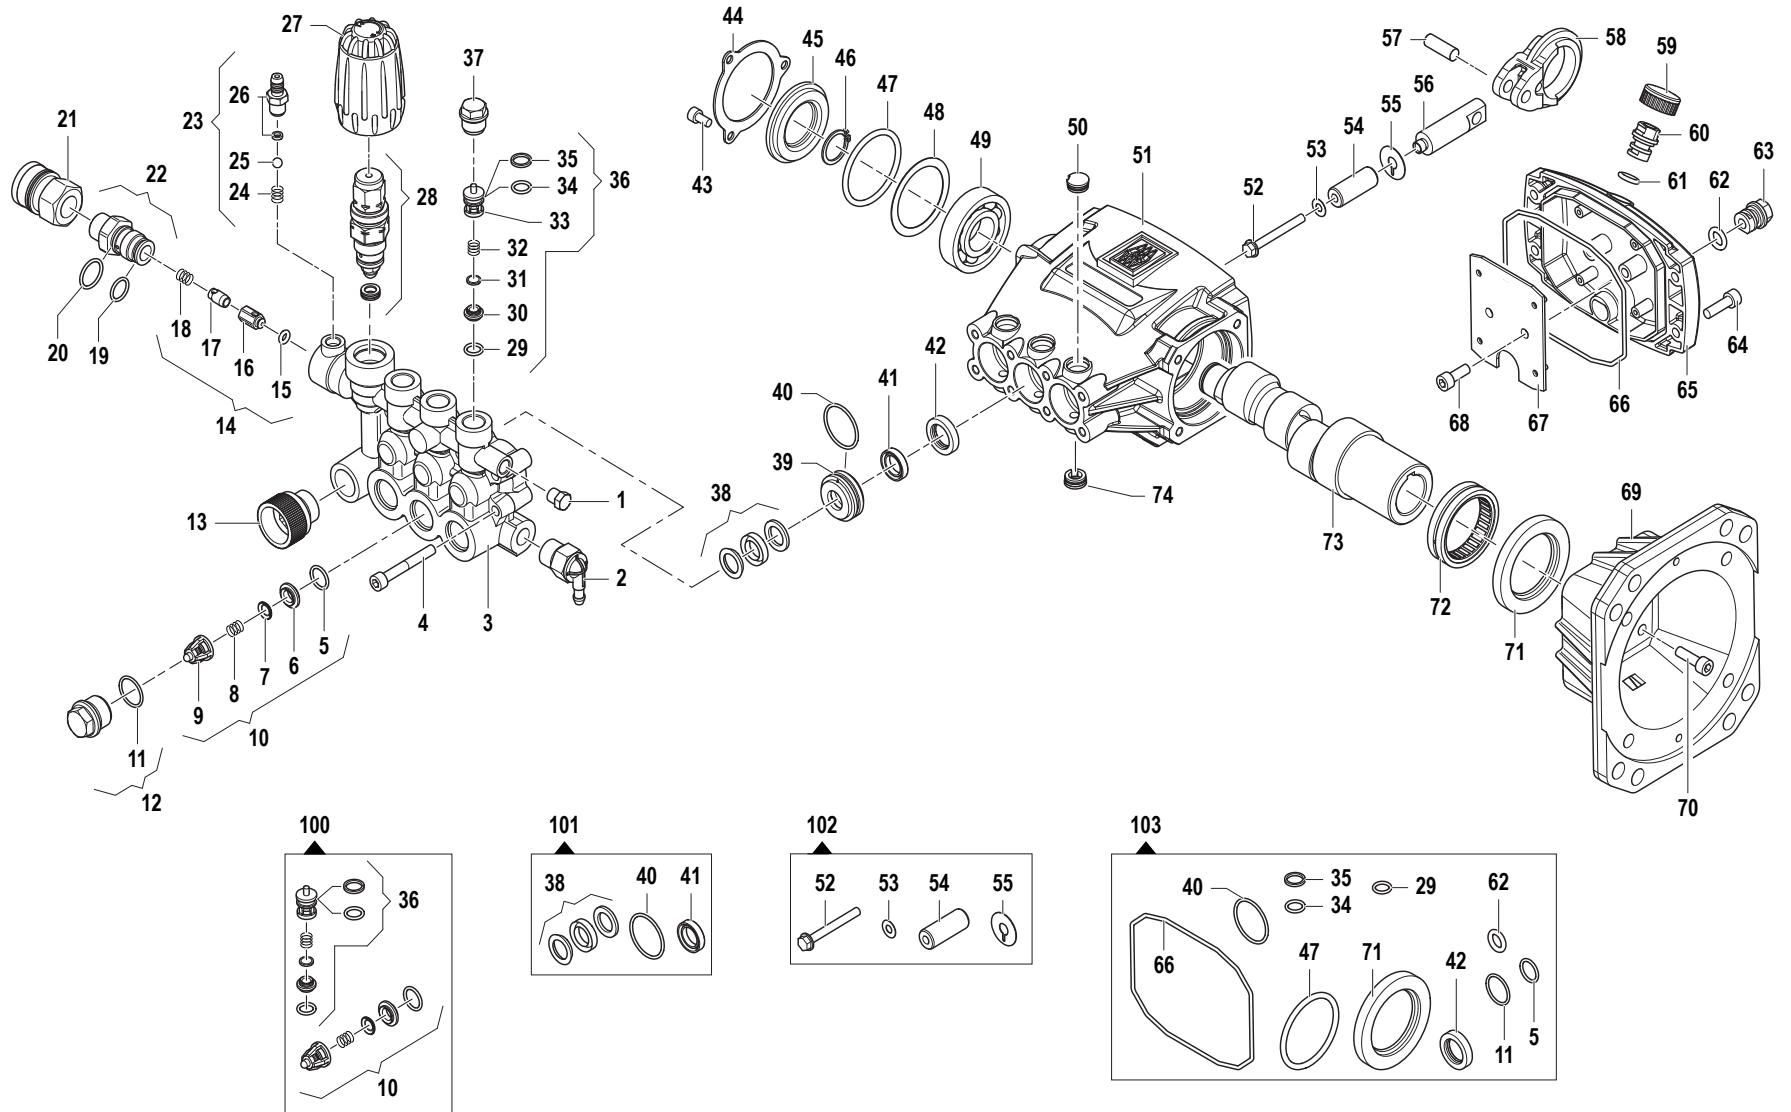

FNA 7109267 PUMP

EXPLODED VIEW

7109267 PARTS LIST

ITEM	PART	DESCRIPTION	QTY. Per Pump	ITEM	PART	DESCRIPTION	QTY. Per Pump
1	N/A	Cap G1/8"	1	42	N/A	Oil Seal Ø15 X 24 X 5	3
2	7110287	Thermo Valve Kit 1/4	1	43	7110293	Screw M5 x 10	3
3	N/A	Pump Manifold	1	44	7110294	Crankcase Flange	1
4	7110288	Screw M8x45	8	45	7104960	Transparent Cover	1
5	N/A	O-Ring Ø1,78 x 12,42	3	46	7110295	Outer Seger Ø20	1
6	N/A	Suction Valve Seat	3	47	7110296	O-Ring Ø3,53 X 44,04	1
7	N/A	Suction Valve	3	48	7110297	Spacer Ø41 X 51,8 X 0.5	1
8	N/A	Suction Spring	3	49	7110298	Ball Bearing Ø13 X 52 X 15	1
9	N/A	Suction Valve Cage	3	50	7110299	Cap	3
10	N/A	Suction Valve Ass. y Kit	3	51	N/A	Pump Crankcase	1
11	N/A	O-Ring Ø1,78 x 17,17	3	52	N/A	Special Screw M5 X 45	3
12	N/A	Suction Cap Kit	3	53	N/A	Washer Ø5,2 X 11,7 X 0.3	3
13	7110289	Coupling Kit 3/4-1/2"	1	54	N/A	Ceramic Bushing Ø13	3
14	N/A	Check Valve Kit	1	55	N/A	Washer	3
15	N/A	O-Ring Ø2,4 X 4,3	1	56	7110300	Piston Guide	3
16	N/A	Check Valve	1	57	7110301	Gudgeon Pin Ø8 X 25	3
17	N/A	Ejector	1	58	7110302	Con. Rod	3
18	N/A	Spring	1	59	7110303	Plug Cover	1
19	N/A	O-Ring Ø1,78 x 12,42	1	60	7110304	Breather Plug	1
20	N/A	O-Ring Ø1,78 x 15,6	1	61	7110305	O-Ring Ø2,62 X 9,13	1
21	N/A	Quick Coupler 3/8 NPT	1	62	7110306	O-Ring Ø3 X 9	1
22	7105404	Injector Body Kit 3/8 NPT	1	63	N/A	Plug	1
23	N/A	Detergent Coupling Kit	1	64	7110307	Screw M5x20	4
24	7105407	Detergent Spring	1	65	7110308	Crankcase Cover	1
25	7105408	Detergent Ball 7/32"	1	66	7110309	O-Ring Ø12 X 100	1
26	7105409	Detergent Coupling	1	67	7110310	Plate	1
27	7110290	Knob	1	68	7110311	Screw M6 X 16	1
28	7105410	Reg. Valve Kit + Seat	1	69	7110312	Flange	1
29	N/A	O-Ring Ø1,78 x 8,73	3	70	7110313	Screw M5x20	4
30	N/A	Delivery Valve Seat	3	71	7110314	Oil Seal Ø40 X 62 X 7	1
31	N/A	Delivery Valve	3	72	7110315	Roller Bearing Ø45 X 52 X 16	1
32	N/A	Delivery Spring	3	73	N/A	Eccentric Shaft 1"	1
33	N/A	Delivery Valve Cage	3	74	7110316	Drilled Cap	3
34	N/A	O-Ring Ø1,78 x 9,25	3				
35	N/A	Anti-Extr. Ring	3				
36	N/A	Delivery Valve Ass.y Kit	3				
37	7110291	Delivery Cap	3				
						PUMP SERVICE KITS	
38	N/A	Packing Ø13 X 20 X 4,5	3	100	7109627	Complete Valve Kit	1
39	7110292	Packing Retainer Ø13	3	101	7107528	Water Seal Kit	1
40	N/A	O-Ring Ø1,78 X 26,7	3	102	7107527	Piston Kit	1
41	N/A	Packing Ø13 X 20 X 4,5	3	103	7109628	Oil Seal Kit	1