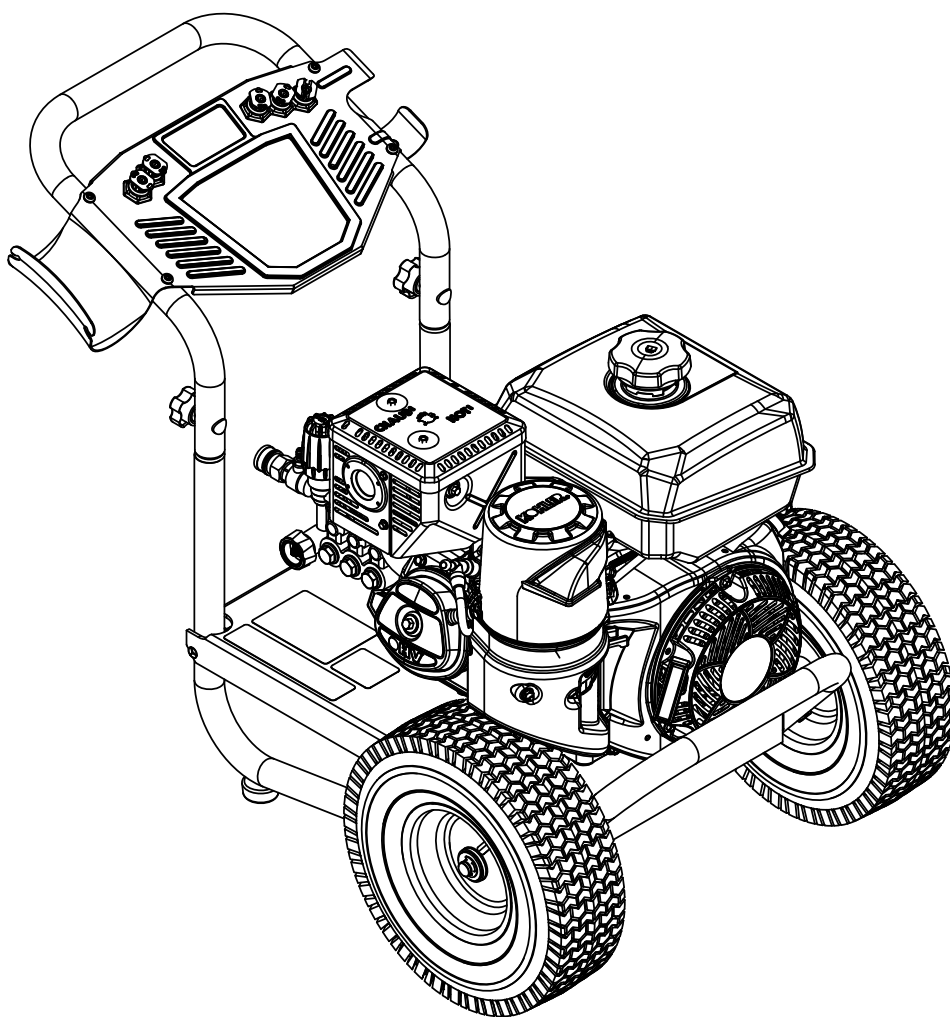

ITEM	PART NO	QTY.	DESCRIPTION
1	7110231	1	FRAME SVC ASSY, AL 13.25 C-C
2	7110179	1	PUMP SERVICE ASSY, COMET EW4040
3	7105376	2	KIT, 13" WHEEL SERVICE
4	7107941	2	KNOB-BOLT ASSEMBLY
5	7101683	1	NOZZLE SET, 4.0 5PC 1/4" QC-M
6	7110445	1	HANDLE SVC ASSY W/ DASHBOARD
6.1	7110444	1	DASHBOARD SVC ASSEMBLY
6.1.1	7107067	1	HOLDER, NOZZLE 2PC RUBBER STRIP
6.1.2	7107068	1	HOLDER, NOZZLE 3PC RUBBER STRIP
7	7110234	1	ENGINE SVC ASSY W/ LABELS, KOHLER CH440
8	7103277	1	HARDWARE KIT, ENGINE MOUNTING
9	7107262	2	FOOT KIT, SERVICE KIT

ITEM	PART NO	QTY.	DESCRIPTION
2	7110179	1	PUMP SERVICE ASSY, COMET EW4040
2.1	7109267	1	PUMP, COMET EWD4040 W/ POWER BOOST
2.2	7103279	1	KIT, PUMP MOUNTING HARDWARE
2.3	7105453	1	KEY, SHAFT 1/4" X 1/4" X 1-1/2"