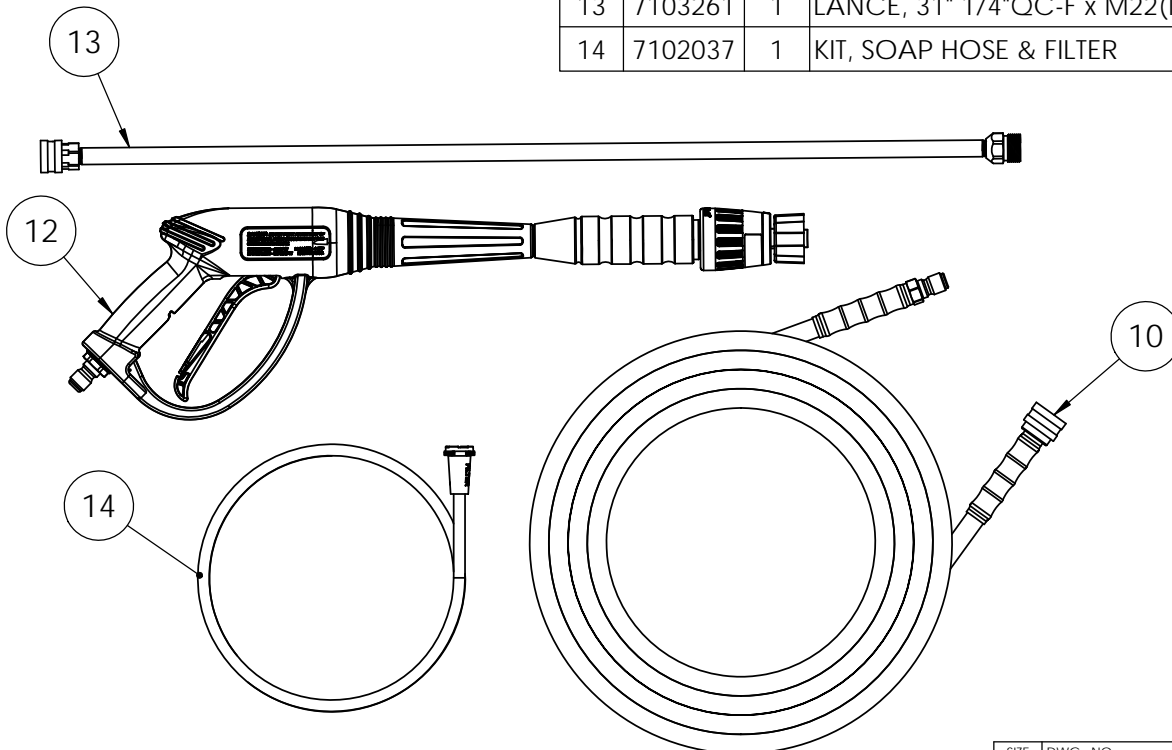

ITEM	PART NO	QTY.	DESCRIPTION
10	7103642	1	HOSE, 3/8" x 50' x 4500PSI MH SWL RIG 2PC QC
* 11	7102045	1	TOOL, NOZZLE CLEANING, UNIVERSAL
12	7108166	1	GUN, 4500PSI 6.6GPM, 3/8 QC(M) W/DNW OEM
13	7103261	1	LANCE, 31" 1/4"QC-F x M22(M)
14	7102037	1	KIT, SOAP HOSE & FILTER

* NOT SHOWN