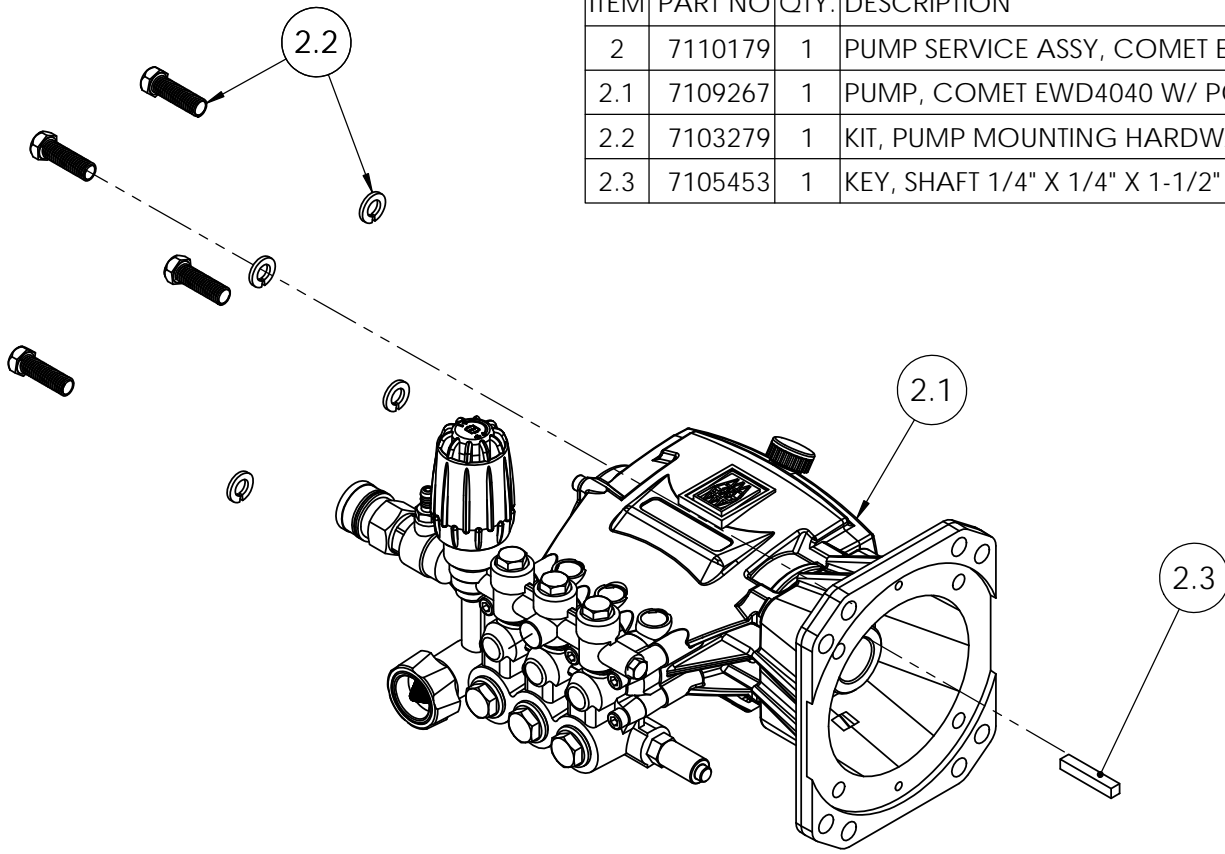

ITEM	PART NO	QTY.	DESCRIPTION
1	7110231	1	FRAME SVC ASSY, AL 13.25 C-C
2	7110179	1	PUMP SERVICE ASSY, COMET EW4040
3	7105376	2	KIT, 13" WHEEL SERVICE
4	7107941	2	KNOB-BOLT ASSEMBLY
5	7101683	1	NOZZLE SET, 4.0 5PC 1/4" QC-M
6	7110445	1	HANDLE SVC ASSY W/ DASHBOARD
6.1	7110444	1	DASHBOARD SVC ASSEMBLY
6.1.1	7107067	1	HOLDER, NOZZLE 2PC RUBBER STRIP
6.1.2	7107068	1	HOLDER, NOZZLE 3PC RUBBER STRIP
7	7110234	1	ENGINE SVC ASSY W/ LABELS, KOHLER CH440
8	7103277	1	HARDWARE KIT, ENGINE MOUNTING
9	7107262	2	FOOT KIT, SERVICE KIT

ITEM	PART NO	QTY.	DESCRIPTION
2	7110179	1	PUMP SERVICE ASSY, COMET EW4040
2.1	7109267	1	PUMP, COMET EWD4040 W/ POWER BOOST
2.2	7103279	1	KIT, PUMP MOUNTING HARDWARE
2.3	7105453	1	KEY, SHAFT 1/4" X 1/4" X 1-1/2"