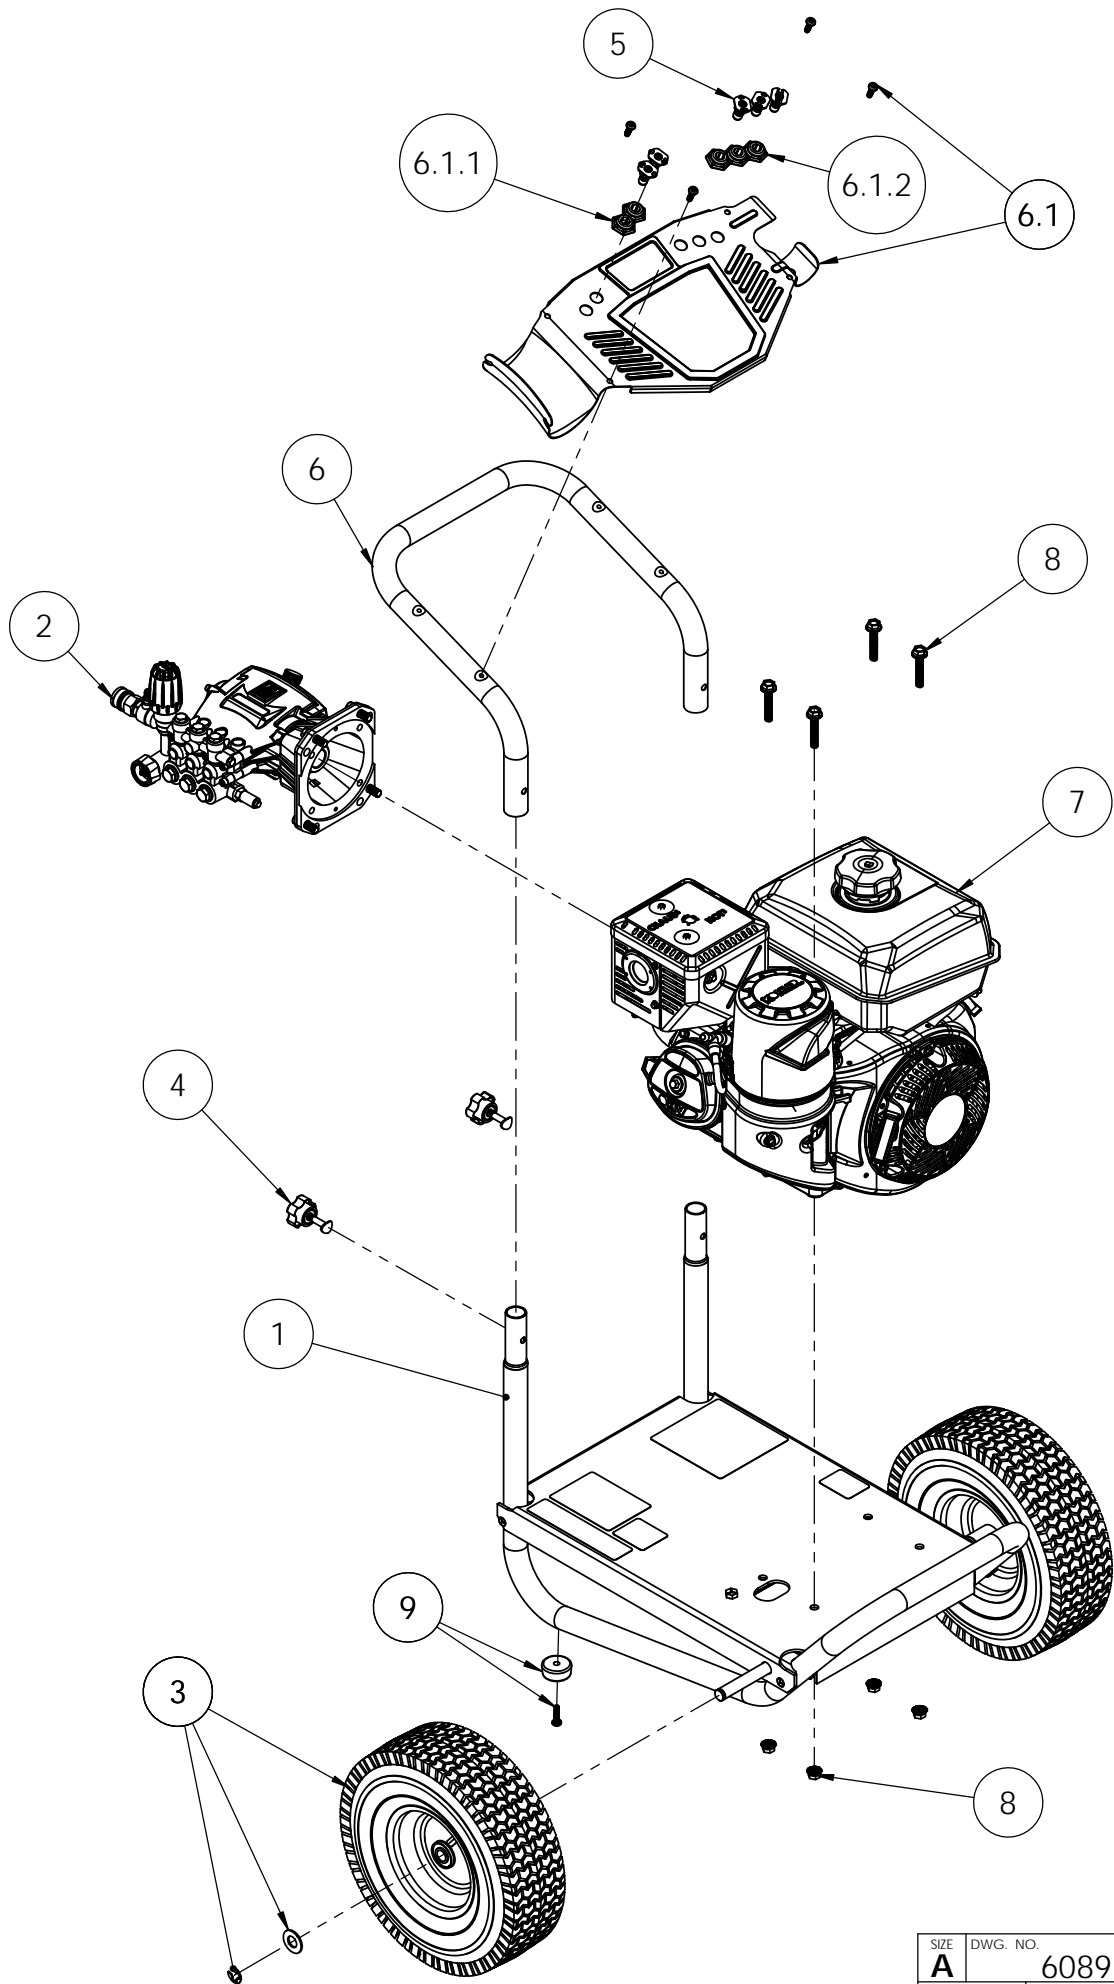

SIZE	DWG. NO.	REV.
A	60891-S	A
SCALE: N/A	ECN # EC17-0317	SHEET 2 OF 3